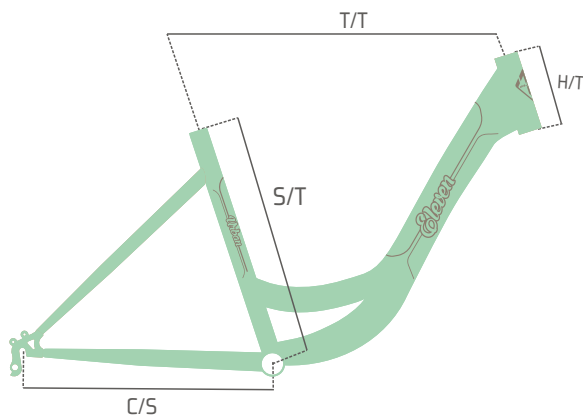

ELEVEN

Urban 26

CITY BIKE

Ref. UNICA	 3260006217	 3260006517
	 3260006317	 3260006417

Frame Color Available

Finishing GLOSS

Sizes	T/T	C/S	S/T	H/T
ONE SIZE	539	430	420	155

CITY BIKE

Ficha Técnica / Specifications

-  Steel 26"
-  Steel 26"
-  RACELINE 1"
-  Steel City
-  Alu. 80x22.2mm
-  Steel 25.4x350mm
-  City OZONE Memory Foam
-  SHIMANO TY300 6v
-  SHIMANO Revoshift 6v
-  Simple 42x170mm
-  V-Brake Alu. 110mm
-  26x1.75mm
-  VP19 26"
-  6v